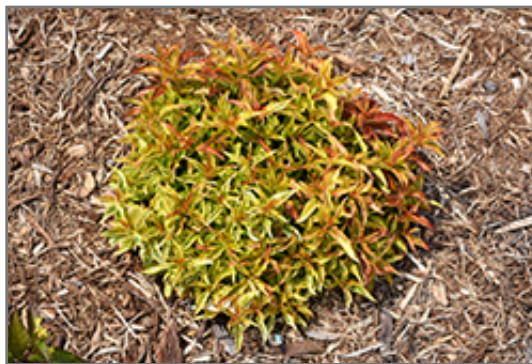

My Monet Sunset Weigela
Photo courtesy of NetPS Plant Finder